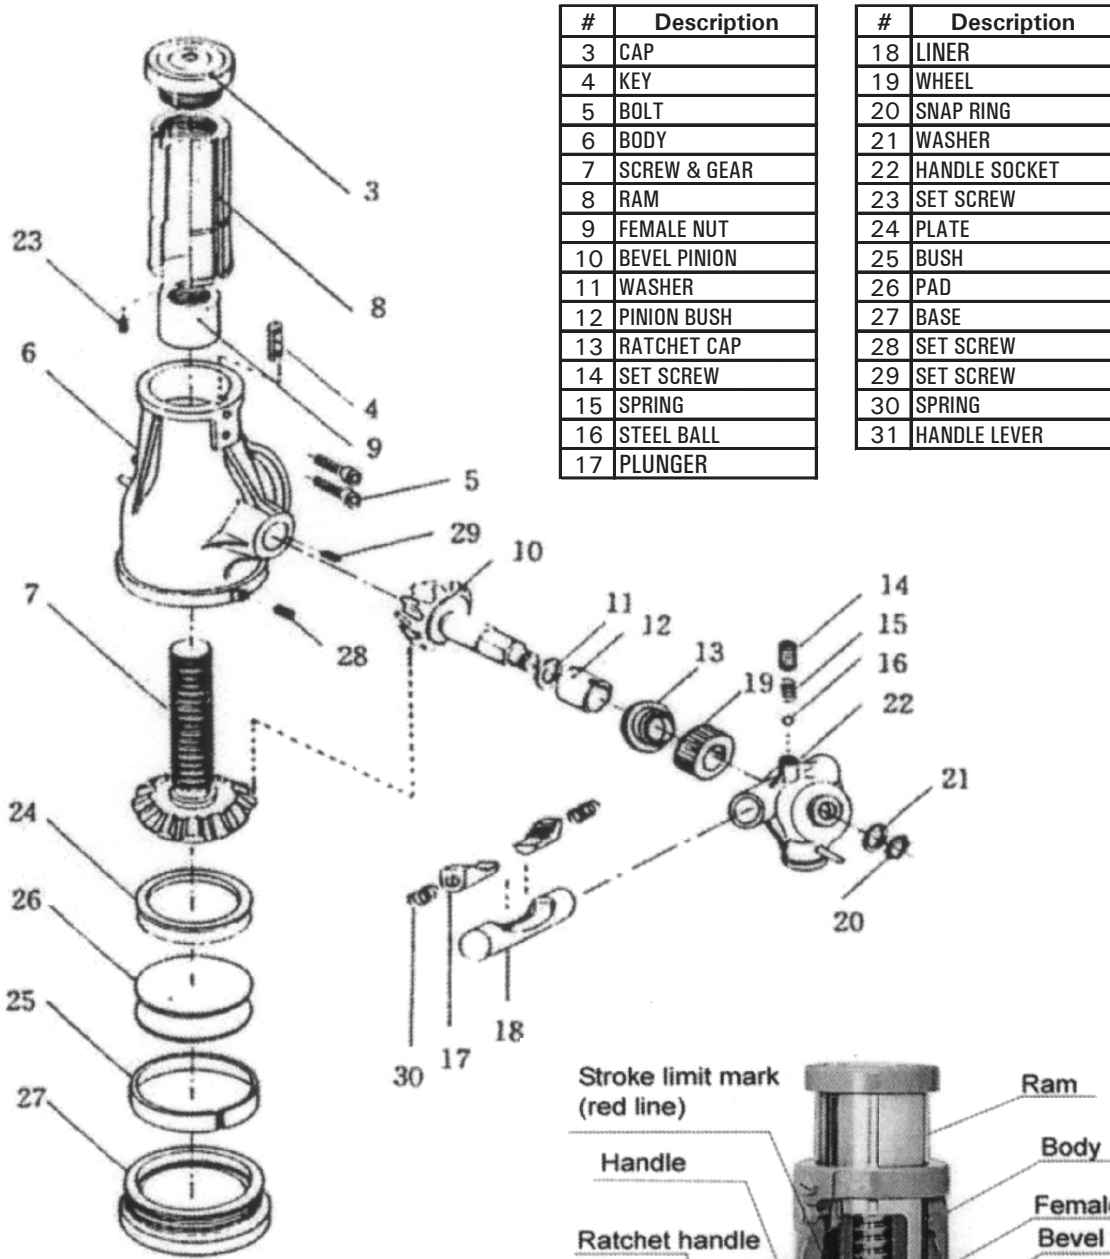

ZAJ Series Parts Breakdown

Toll Free: 1-800-579-8088 Web: www.zinko.com

REV 092507

#	Description
3	CAP
4	KEY
5	BOLT
6	BODY
7	SCREW & GEAR
8	RAM
9	FEMALE NUT
10	BEVEL PINION
11	WASHER
12	PINION BUSH
13	RATCHET CAP
14	SET SCREW
15	SPRING
16	STEEL BALL
17	PLUNGER

#	Description
18	LINER
19	WHEEL
20	SNAP RING
21	WASHER
22	HANDLE SOCKET
23	SET SCREW
24	PLATE
25	BUSH
26	PAD
27	BASE
28	SET SCREW
29	SET SCREW
30	SPRING
31	HANDLE LEVER