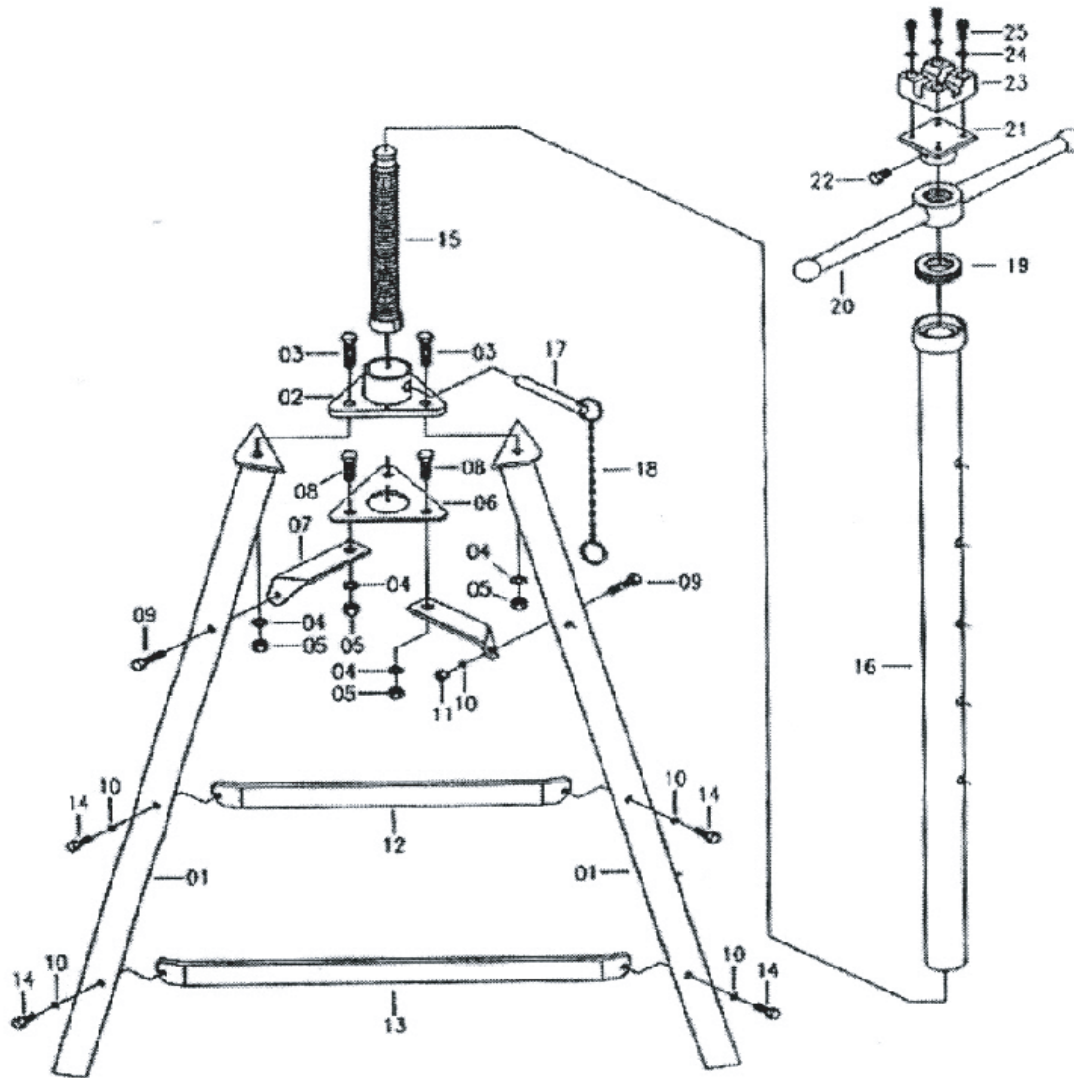

ZHS-150 Parts Breakdown 1.5 Ton Tripod Stand

Toll Free: 1-800-579-8088 Web: www.zinko.com

REV 100107

Part #	Description
9130150-1	Legs
9130150-2	Fixing Plate for Tripod
9130150-3	Screw
9130150-4	Spring Washer
9130150-5	Nut
9130150-6	Link Plate
9130150-7	Upper Fixing Strip
9130150-8	Screw
9130150-9	Screw

Part #	Description
9130150-10	Spring Washer
9130150-11	Nut
9130150-12	Middle Fixing Strip
9130150-13	Lower Fixing Strip
9130150-14	Screw
9130150-15	Thread Rod
9130150-16	Tube
9130150-17	Fixing Pin
9130150-18	Connecting Chain

Part #	Description
9130150-19	T-Bearing
9130150-20	Adjust Handle
9130150-21	Saddle
9130150-22	Screw
9130150-23	Pad
9130150-24	Washer
9130150-25	Screw