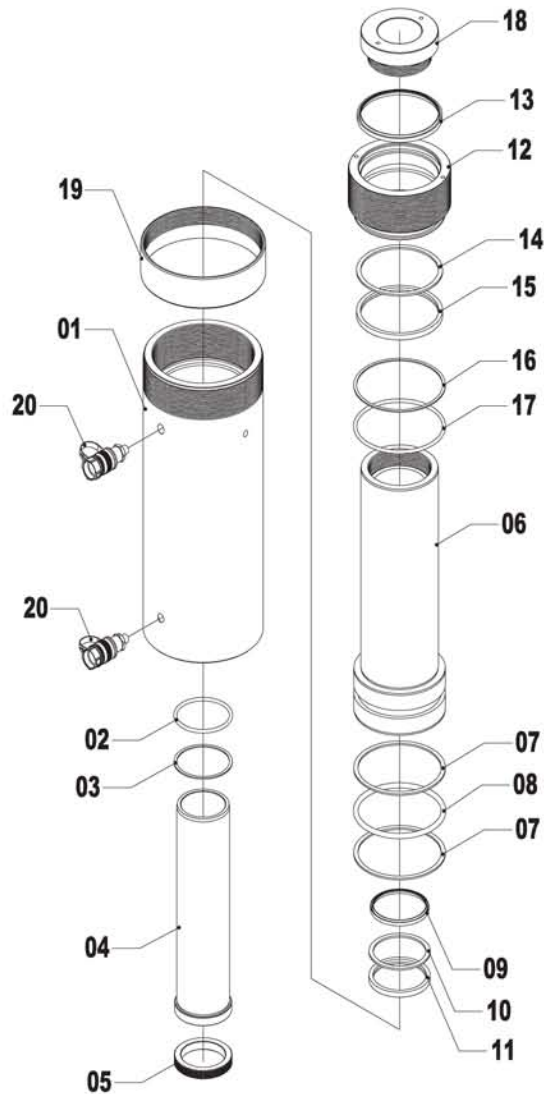

# ZRD & ZRDH Parts Breakdown

Toll Free: 1-800-579-8088 Web: [www.zinko.com](http://www.zinko.com)

REV 091807

Item #	Description
1	Cylinder
2	* O-ring
3	*Backup Ring
4	Pipe Sleeve
5	Base Cap
6	Ram
7	*Backup Ring
8	*O-Ring
9	*Wiper
10	*Backup Ring
11	*Seal
12	Retaining Ring
13	*Wiper
14	*Backup Ring
15	*Seal
16	*Backup Ring
17	*O-Ring
18	Saddle
19	Stuffing Ring
20	Coupler
RP	Repair kits (All *)

**Part number 9 + stock# - ##**  
**(example: 921D-308-RP Repair kits for ZRD-308)**